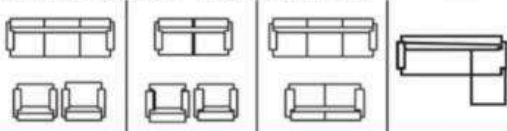

Available Variation

ROME

Product Description :

- Seasoned solid wood frame structure
- Premium brand high density foam
- Multiple choice of upholstery material
- Extra strength / durability
- Long lasting suspension system
- Quality check process multiple stages