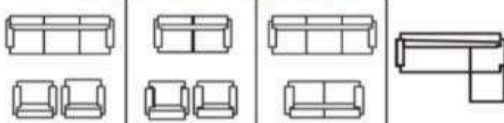

Available Variation

LIVERPOOL

Product Description :

- Seasoned solid wood frame structure
- Premium brand high density foam
- Multiple choice of upholstery material
- Extra strength / durability
- Long lasting suspension system
- Quality check process multiple stages