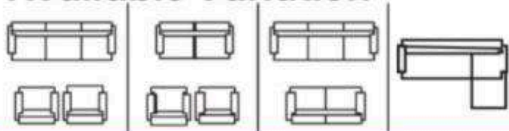

Colors Available :

Customize option available

MODERN SOFAS

Available Variation

LIMA

Product Description :

- Seasoned solid wood frame structure
- Premium brand high density foam
- Multiple choice of upholstery material
- Extra strength / durability
- Long lasting suspension system
- Quality check process multiple stages