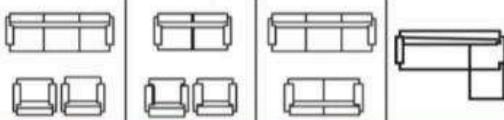

Available Variation

MUNICH

Product Description :

- Seasoned solid wood frame structure
- Premium brand high density foam
- Multiple choice of upholstery material
- Extra strength / durability
- Long lasting suspension system
- Quality check process multiple stages