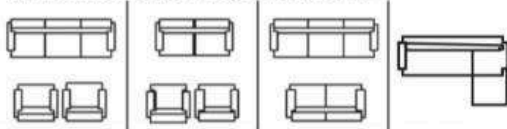

Available Variation

TUCSON

Product Description :

- Seasoned solid wood frame structure
- Premium brand high density foam
- Multiple choice of upholstery material
- Extra strength / durability
- Long lasting suspension system
- Quality check process multiple stages