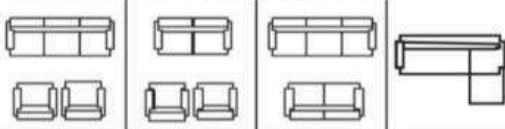

Colors Available :

Customize option available

MODERN SOFAS

Available Variation

DENVER

Product Description :

- Seasoned solid wood frame structure
- Premium brand high density foam
- Multiple choice of upholstery material
- Extra strength / durability
- Long lasting suspension system
- Quality check process multiple stages