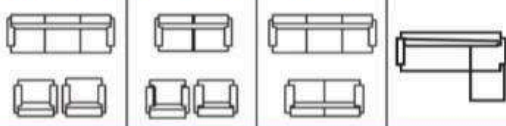

Available Variation

SAMARA

Product Description :

- Seasoned solid wood frame structure
- Premium brand high density foam
- Multiple choice of upholstery material
- Extra strength / durability
- Long lasting suspension system
- Quality check process multiple stages