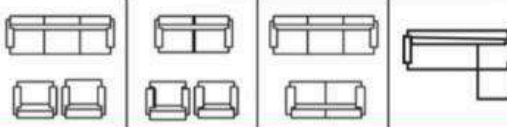

Available Variation

CHICAGO

Product Description :

- Seasoned solid wood frame structure
- Premium brand high density foam
- Multiple choice of upholstery material
- Extra strength / durability
- Long lasting suspension system
- Quality check process multiple stages