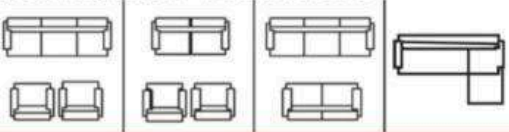

Available Variation

AUSTIN

Product Description :

- Seasoned solid wood frame structure
- Premium brand high density foam
- Multiple choice of upholstery material
- Extra strength / durability
- Long lasting suspension system
- Quality check process multiple stages