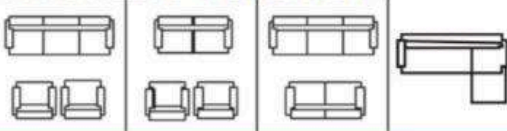

Colors Available :

Customize option available

MODERN SOFAS

Available Variation

OMAHA

Product Description :

- Seasoned solid wood frame structure
- Premium brand high density foam
- Multiple choice of upholstery material
- Extra strength / durability
- Long lasting suspension system
- Quality check process multiple stages