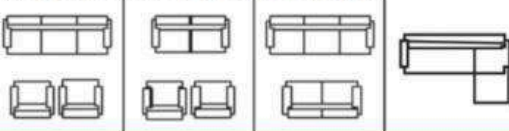

Colors Available :

Customize option available

MODERN SOFAS

Available Variation

JOSE

Product Description :

- Seasoned solid wood frame structure
- Premium brand high density foam
- Multiple choice of upholstery material
- Extra strength / durability
- Long lasting suspension system
- Quality check process multiple stages