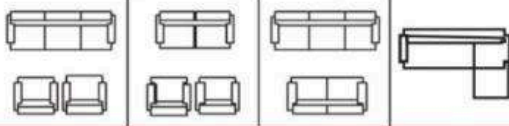

Available Variation

PHOENIX

Product Description :

- Seasoned solid wood frame structure
- Premium brand high density foam
- Multiple choice of upholstery material
- Extra strength / durability
- Long lasting suspension system
- Quality check process multiple stages