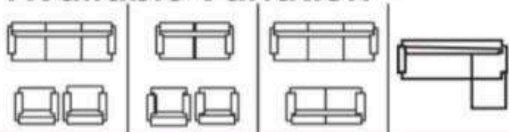

Available Variation

SAO

Product Description :

- Seasoned solid wood frame structure
- Premium brand high density foam
- Multiple choice of upholstery material
- Extra strength / durability
- Long lasting suspension system
- Quality check process multiple stages