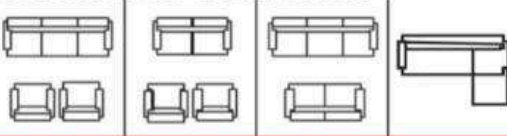

Colors Available :

Customize option available

MODERN SOFAS

Available Variation

HOBART

Product Description :

- Seasoned solid wood frame structure
- Premium brand high density foam
- Multiple choice of upholstery material
- Extra strength / durability
- Long lasting suspension system
- Quality check process multiple stages