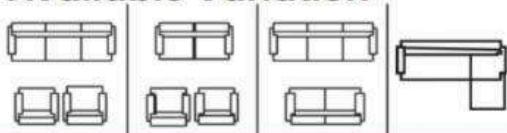

Available Variation

ATHENS

Product Description :

- Seasoned solid wood frame structure
- Premium brand high density foam
- Multiple choice of upholstery material
- Extra strength / durability
- Long lasting suspension system
- Quality check process multiple stages