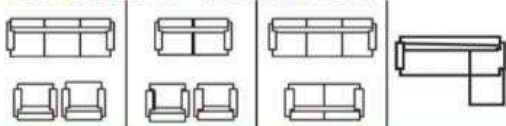

Available Variation

NAPLES

Product Description :

- Seasoned solid wood frame structure
- Premium brand high density foam
- Multiple choice of upholstery material
- Extra strength / durability
- Long lasting suspension system
- Quality check process multiple stages