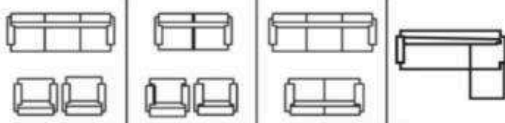

Available Variation

ADELAIDE

Product Description :

- Seasoned solid wood frame structure
- Premium brand high density foam
- Multiple choice of upholstery material
- Extra strength / durability
- Long lasting suspension system
- Quality check process multiple stages