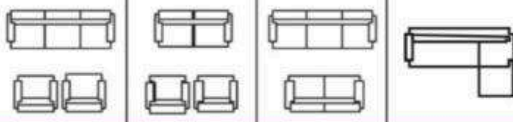

Available Variation

PERTH

Product Description :

- Seasoned solid wood frame structure
- Premium brand high density foam
- Multiple choice of upholstery material
- Extra strength / durability
- Long lasting suspension system
- Quality check process multiple stages