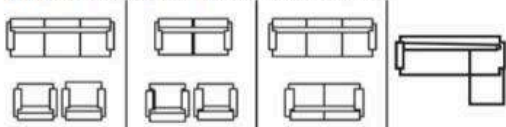

Available Variation

KOELN

Product Description :

- Seasoned solid wood frame structure
- Premium brand high density foam
- Multiple choice of upholstery material
- Extra strength / durability
- Long lasting suspension system
- Quality check process multiple stages