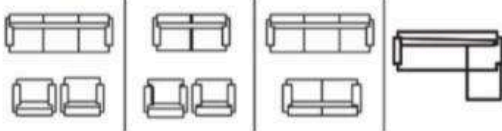

Colors Available :

Customize option available

MODERN SOFAS

Available Variation

SALFORD

Product Description :

- Seasoned solid wood frame structure
- Premium brand high density foam
- Multiple choice of upholstery material
- Extra strength / durability
- Long lasting suspension system
- Quality check process multiple stages