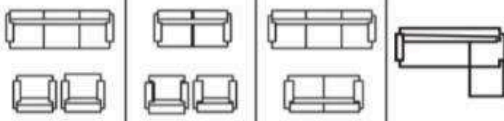

STOCKHOLM

Product Description :

- Seasoned solid wood frame structure
- Premium brand high density foam
- Multiple choice of upholstery material
- Extra strength / durability
- Long lasting suspension system
- Quality check process multiple stages