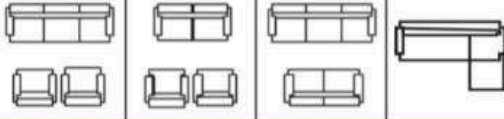

Available Variation

HAMBURG

Product Description :

- Seasoned solid wood frame structure
- Premium brand high density foam
- Multiple choice of upholstery material
- Extra strength / durability
- Long lasting suspension system
- Quality check process multiple stages