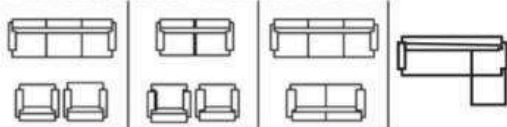

Available Variation

MOSCOW

Product Description :

- Seasoned solid wood frame structure
- Premium brand high density foam
- Multiple choice of upholstery material
- Extra strength / durability
- Long lasting suspension system
- Quality check process multiple stages