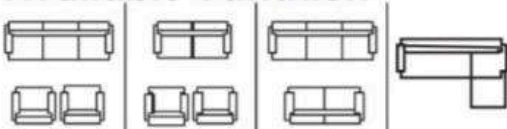

Available Variation

MONTE

Product Description :

- Seasoned solid wood frame structure
- Premium brand high density foam
- Multiple choice of upholstery material
- Extra strength / durability
- Long lasting suspension system
- Quality check process multiple stages