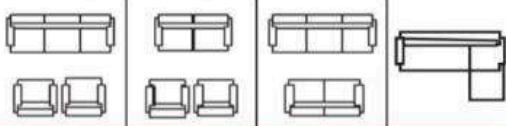

Available Variation

BRUSSELS

Product Description :

- Seasoned solid wood frame structure
- Premium brand high density foam
- Multiple choice of upholstery material
- Extra strength / durability
- Long lasting suspension system
- Quality check process multiple stages