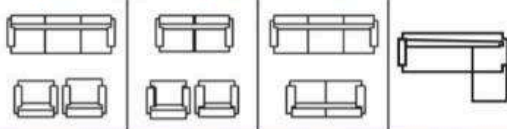

Colors Available :

Customize option available

MODERN SOFAS

Available Variation

PORTLAND

Product Description :

- Seasoned solid wood frame structure
- Premium brand high density foam
- Multiple choice of upholstery material
- Extra strength / durability
- Long lasting suspension system
- Quality check process multiple stages