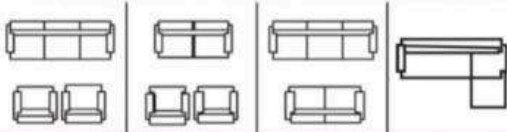

Colors Available :

Customize option available

Available Variation

MINSK

Product Description :

- Seasoned solid wood frame structure
- Premium brand high density foam
- Multiple choice of upholstery material
- Extra strength / durability
- Long lasting suspension system
- Quality check process multiple stages