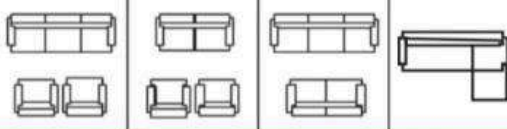

Available Variation

KANSAS

Product Description :

- Seasoned solid wood frame structure
- Premium brand high density foam
- Multiple choice of upholstery material
- Extra strength / durability
- Long lasting suspension system
- Quality check process multiple stages