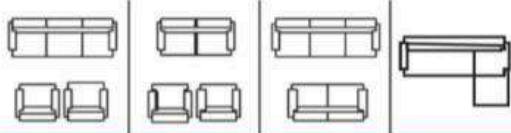

Available Variation

ESSEN

Product Description :

- Seasoned solid wood frame structure
- Premium brand high density foam
- Multiple choice of upholstery material
- Extra strength / durability
- Long lasting suspension system
- Quality check process multiple stages