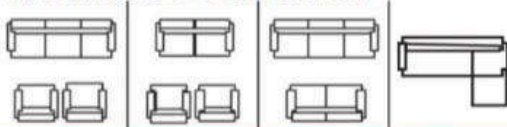

Available Variation

ATLANTA

Product Description :

- Seasoned solid wood frame structure
- Premium brand high density foam
- Multiple choice of upholstery material
- Extra strength / durability
- Long lasting suspension system
- Quality check process multiple stages