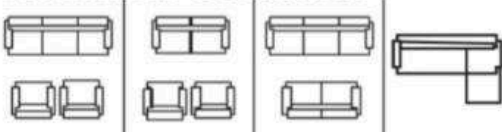

Available Variation

STIRLING

Product Description :

- Seasoned solid wood frame structure
- Premium brand high density foam
- Multiple choice of upholstery material
- Extra strength / durability
- Long lasting suspension system
- Quality check process multiple stages