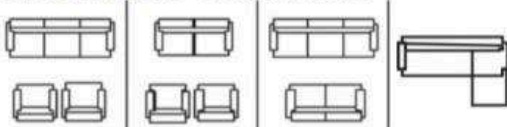

Available Variation

ANTONIO

Product Description :

- Seasoned solid wood frame structure
- Premium brand high density foam
- Multiple choice of upholstery material
- Extra strength / durability
- Long lasting suspension system
- Quality check process multiple stages