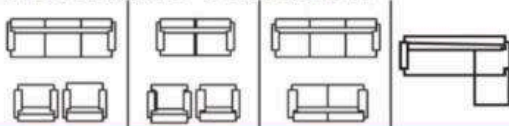

Available Variation

DALLAS

Product Description :

- Seasoned solid wood frame structure
- Premium brand high density foam
- Multiple choice of upholstery material
- Extra strength / durability
- Long lasting suspension system
- Quality check process multiple stages