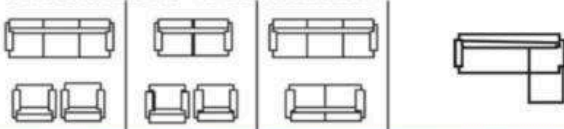

Available Variation

WELLINGTON

Product Description :

- Seasoned solid wood frame structure
- Premium brand high density foam
- Multiple choice of upholstery material
- Extra strength / durability
- Long lasting suspension system
- Quality check process multiple stages

Colors Available :

■ BEIGE	■ BLACK	■ BROWN
■ MAROON	■ GRAY	■ NAVY BLUE
■ LIGHT GRAY & More		

Customize option available