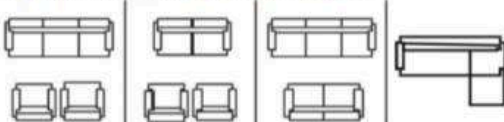

Available Variation

VALENCIA

Product Description :

- Seasoned solid wood frame structure
- Premium brand high density foam
- Multiple choice of upholstery material
- Extra strength / durability
- Long lasting suspension system
- Quality check process multiple stages