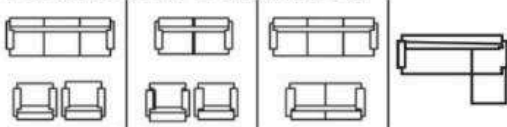

Available Variation

RIGA

Product Description :

- Seasoned solid wood frame structure
- Premium brand high density foam
- Multiple choice of upholstery material
- Extra strength / durability
- Long lasting suspension system
- Quality check process multiple stages