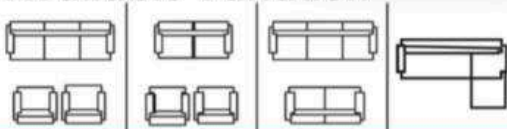

Available Variation

BUDAPEST

Product Description :

- Seasoned solid wood frame structure
- Premium brand high density foam
- Multiple choice of upholstery material
- Extra strength / durability
- Long lasting suspension system
- Quality check process multiple stages