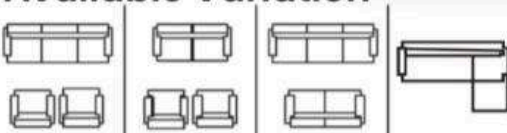

Available Variation

VIENNA

Product Description :

- Seasoned solid wood frame structure
- Premium brand high density foam
- Multiple choice of upholstery material
- Extra strength / durability
- Long lasting suspension system
- Quality check process multiple stages