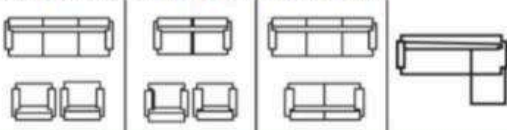

Colors Available :

Customize option available

Available Variation

CRUZ

Product Description :

- Seasoned solid wood frame structure
- Premium brand high density foam
- Multiple choice of upholstery material
- Extra strength / durability
- Long lasting suspension system
- Quality check process multiple stages