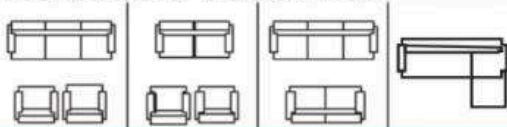

Colors Available :

Customize option available

MODERN SOFAS

Available Variation

LINZ

Product Description :

- Seasoned solid wood frame structure
- Premium brand high density foam
- Multiple choice of upholstery material
- Extra strength / durability
- Long lasting suspension system
- Quality check process multiple stages