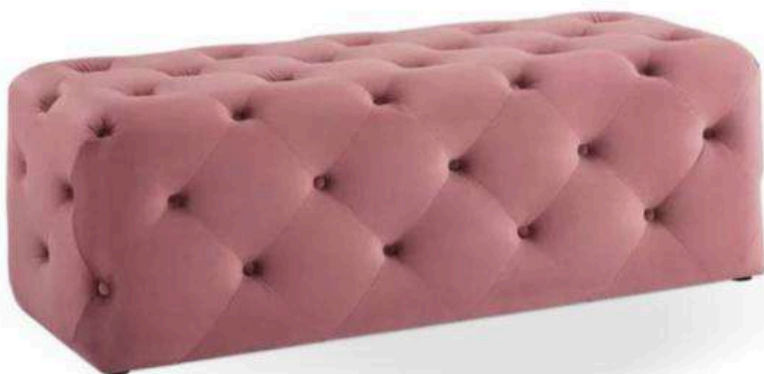

Colors Available :

Customize option available

MARIO

Product Description :

- Seasoned solid wood frame structure
- Premium brand high density foam
- Multiple choice of upholstery material
- Extra strength / durability
- Long lasting suspension system
- Quality check process multiple stages