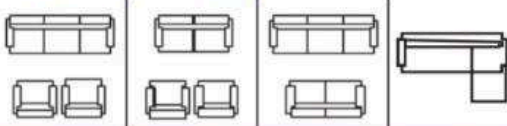

Colors Available :

Customize option available

MODERN SOFAS

Available Variation

MARSEILLE

Product Description :

- Seasoned solid wood frame structure
- Premium brand high density foam
- Multiple choice of upholstery material
- Extra strength / durability
- Long lasting suspension system
- Quality check process multiple stages