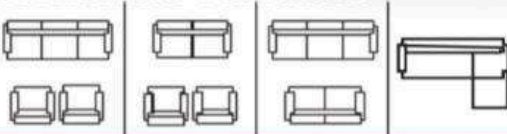

Available Variation

DARWIN

Product Description :

- Seasoned solid wood frame structure
- Premium brand high density foam
- Multiple choice of upholstery material
- Extra strength / durability
- Long lasting suspension system
- Quality check process multiple stages