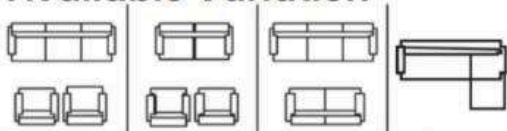

Available Variation

BRISTOL

Product Description :

- Seasoned solid wood frame structure
- Premium brand high density foam
- Multiple choice of upholstery material
- Extra strength / durability
- Long lasting suspension system
- Quality check process multiple stages