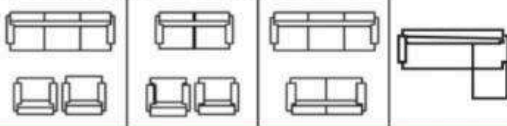

Colors Available :

Customize option available

MODERN SOFAS

Available Variation

LUIS

Product Description :

- Seasoned solid wood frame structure
- Premium brand high density foam
- Multiple choice of upholstery material
- Extra strength / durability
- Long lasting suspension system
- Quality check process multiple stages