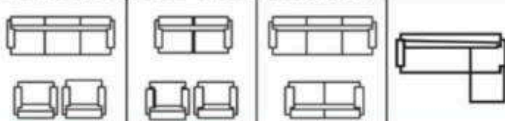

Available Variation

CANBERRA

Product Description :

- Seasoned solid wood frame structure
- Premium brand high density foam
- Multiple choice of upholstery material
- Extra strength / durability
- Long lasting suspension system
- Quality check process multiple stages