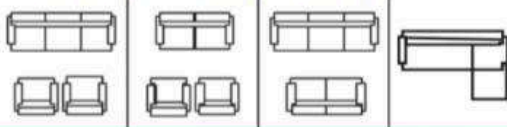

Available Variation

MESA

Product Description :

- Seasoned solid wood frame structure
- Premium brand high density foam
- Multiple choice of upholstery material
- Extra strength / durability
- Long lasting suspension system
- Quality check process multiple stages