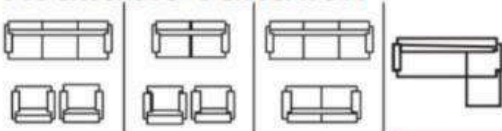

Available Variation

YORK

Product Description :

- Seasoned solid wood frame structure
- Premium brand high density foam
- Multiple choice of upholstery material
- Extra strength / durability
- Long lasting suspension system
- Quality check process multiple stages