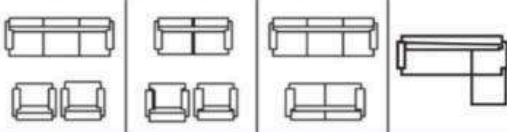

Available Variation