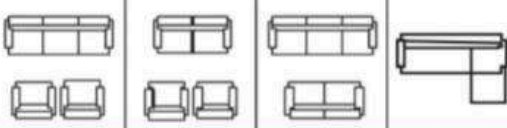

Colors Available :

Customize option available

MODERN SOFAS

Available Variation

QUITO

Product Description :

- Seasoned solid wood frame structure
- Premium brand high density foam
- Multiple choice of upholstery material
- Extra strength / durability
- Long lasting suspension system
- Quality check process multiple stages