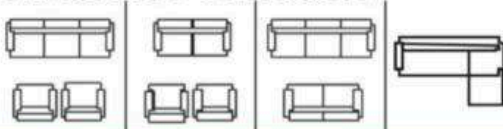

Available Variation