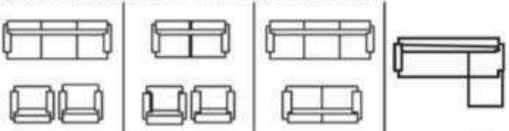

Colors Available :

Customize option available

Available Variation

SEATTLE

Product Description :

- Seasoned solid wood frame structure
- Premium brand high density foam
- Multiple choice of upholstery material
- Extra strength / durability
- Long lasting suspension system
- Quality check process multiple stages