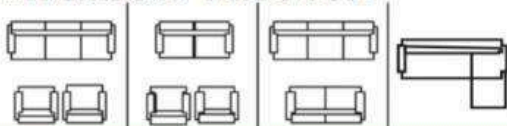

Available Variation

KYIV

Product Description :

- Seasoned solid wood frame structure
- Premium brand high density foam
- Multiple choice of upholstery material
- Extra strength / durability
- Long lasting suspension system
- Quality check process multiple stages