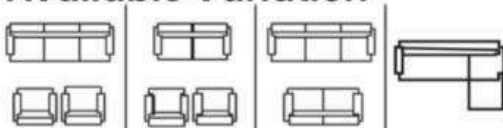

Available Variation

PRAGUE

Product Description :

- Seasoned solid wood frame structure
- Premium brand high density foam
- Multiple choice of upholstery material
- Extra strength / durability
- Long lasting suspension system
- Quality check process multiple stages

Colors Available :

■ BEIGE	■ BLACK	■ BROWN
■ MAROON	■ GRAY	■ NAVY BLUE
■ LIGHT GRAY & More		

Customize option available