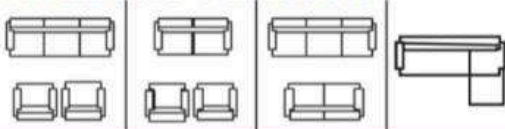

Available Variation

PASO

Product Description :

- Seasoned solid wood frame structure
- Premium brand high density foam
- Multiple choice of upholstery material
- Extra strength / durability
- Long lasting suspension system
- Quality check process multiple stages