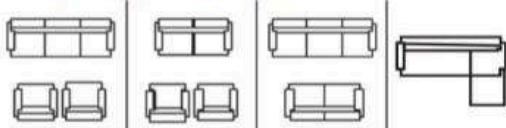

Available Variation

KAZAN

Product Description :

- Seasoned solid wood frame structure
- Premium brand high density foam
- Multiple choice of upholstery material
- Extra strength / durability
- Long lasting suspension system
- Quality check process multiple stages