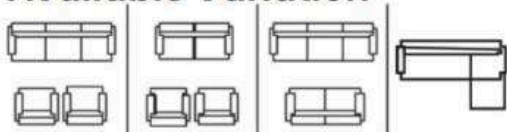

Colors Available :

Customize option available

Available Variation

PALERMO

Product Description :

- Seasoned solid wood frame structure
- Premium brand high density foam
- Multiple choice of upholstery material
- Extra strength / durability
- Long lasting suspension system
- Quality check process multiple stages