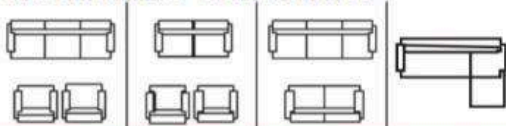

Colors Available :

Customize option available

Available Variation

DUBLIN

Product Description :

- Seasoned solid wood frame structure
- Premium brand high density foam
- Multiple choice of upholstery material
- Extra strength / durability
- Long lasting suspension system
- Quality check process multiple stages