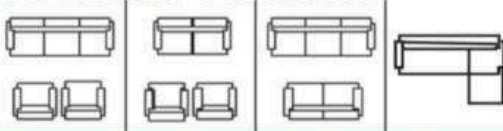

Colors Available :

Customize option available

MODERN SOFAS

Available Variation

MILAN

Product Description :

- Seasoned solid wood frame structure
- Premium brand high density foam
- Multiple choice of upholstery material
- Extra strength / durability
- Long lasting suspension system
- Quality check process multiple stages