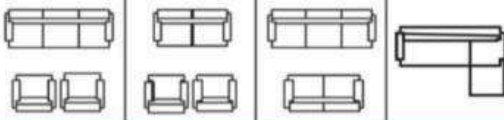

Colors Available :

Customize option available

MODERN SOFAS

Available Variation

TURIN

Product Description :

- Seasoned solid wood frame structure
- Premium brand high density foam
- Multiple choice of upholstery material
- Extra strength / durability
- Long lasting suspension system
- Quality check process multiple stages