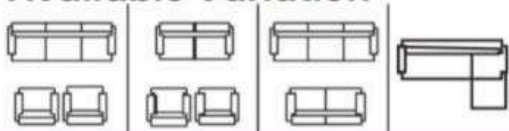

Colors Available :

Customize option available

Available Variation

LIMA

Product Description :

- Seasoned solid wood frame structure
- Premium brand high density foam
- Multiple choice of upholstery material
- Extra strength / durability
- Long lasting suspension system
- Quality check process multiple stages