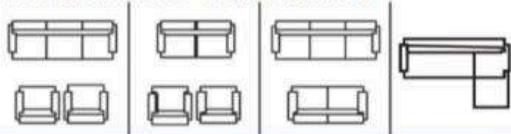

Colors Available :

Customize option available

Available Variation

OSLO

Product Description :

- Seasoned solid wood frame structure
- Premium brand high density foam
- Multiple choice of upholstery material
- Extra strength / durability
- Long lasting suspension system
- Quality check process multiple stages