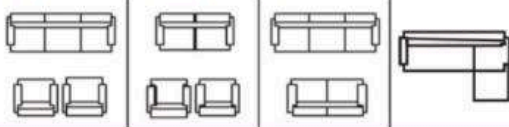

Colors Available :

Customize option available

Available Variation

DIEGO

Product Description :

- Seasoned solid wood frame structure
- Premium brand high density foam
- Multiple choice of upholstery material
- Extra strength / durability
- Long lasting suspension system
- Quality check process multiple stages