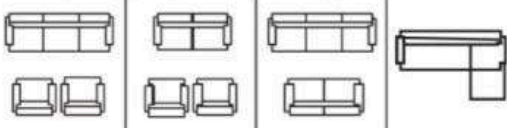

Available Variation