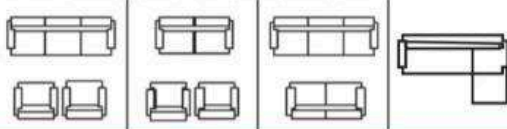

Available Variation

DETROIT

Product Description :

- Seasoned solid wood frame structure
- Premium brand high density foam
- Multiple choice of upholstery material
- Extra strength / durability
- Long lasting suspension system
- Quality check process multiple stages