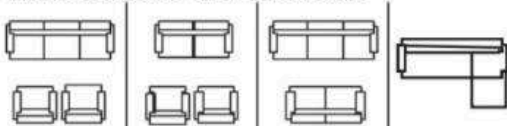

Available Variation

LVIV

Product Description :

- Seasoned solid wood frame structure
- Premium brand high density foam
- Multiple choice of upholstery material
- Extra strength / durability
- Long lasting suspension system
- Quality check process multiple stages