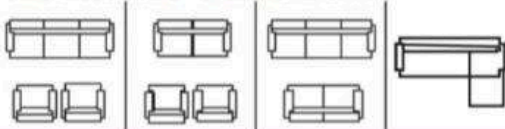

Available Variation

BOSTON

Product Description :

- Seasoned solid wood frame structure
- Premium brand high density foam
- Multiple choice of upholstery material
- Extra strength / durability
- Long lasting suspension system
- Quality check process multiple stages