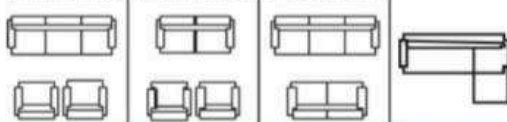

Colors Available :

Customize option available

Available Variation

PERTH

Product Description :

- Seasoned solid wood frame structure
- Premium brand high density foam
- Multiple choice of upholstery material
- Extra strength / durability
- Long lasting suspension system
- Quality check process multiple stages