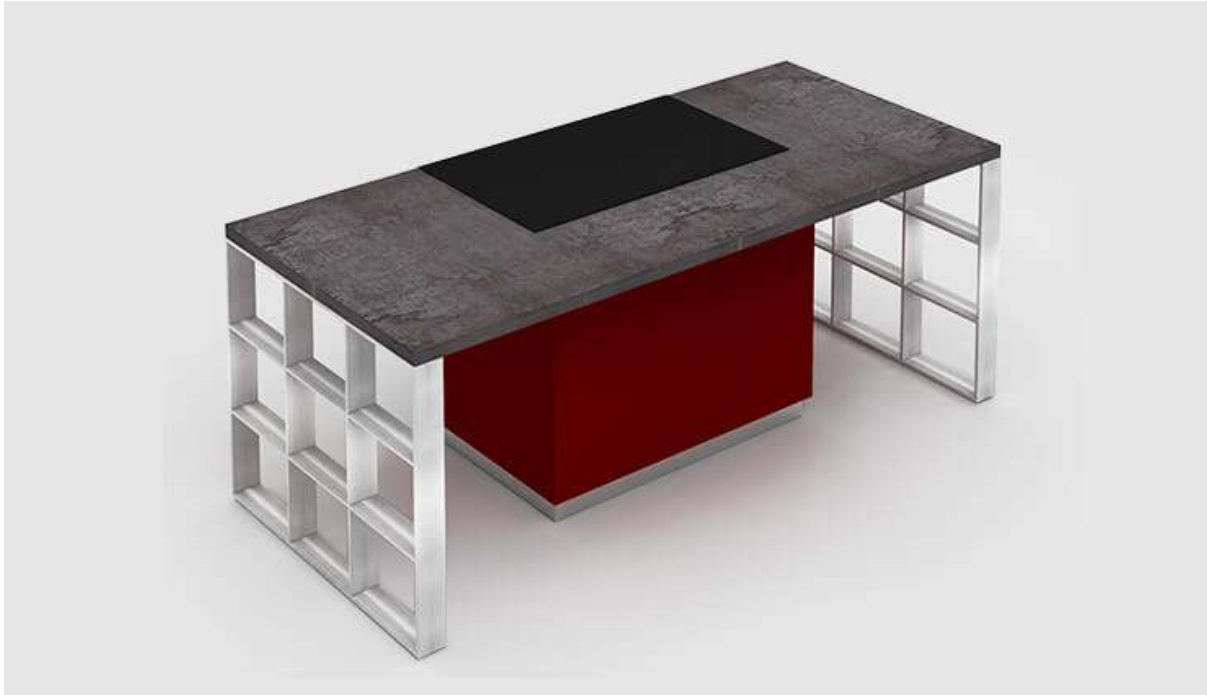

WONDER EXPORTS

DUBAI INDIA
WWW.WONDEREXPORTS.COM