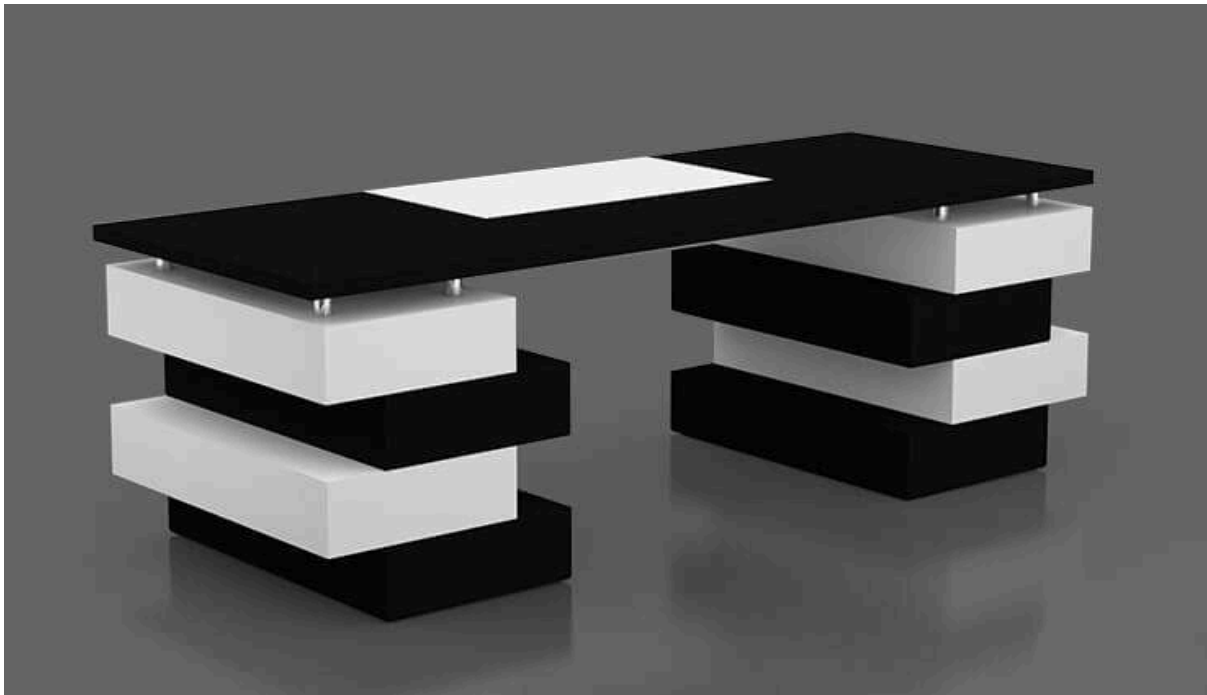

DUBAI: LEVEL 41, EMIRATES TOWERS, SHEIKH ZAYED ROAD, P.O. BOX- 31303
INDIA : 246, ADJOINING STATE BANK OF INDIA, NEAR BHARAT NAGAR CHOWK, OPP. ESI
HOSPITAL, BUS STAND ROAD, FURNITURE MARKET, LUDHIANA-141001
M: 95010-00080, 99150-00080 , 0161-4624080. E: INFO@WONDEREXPORTS.COM