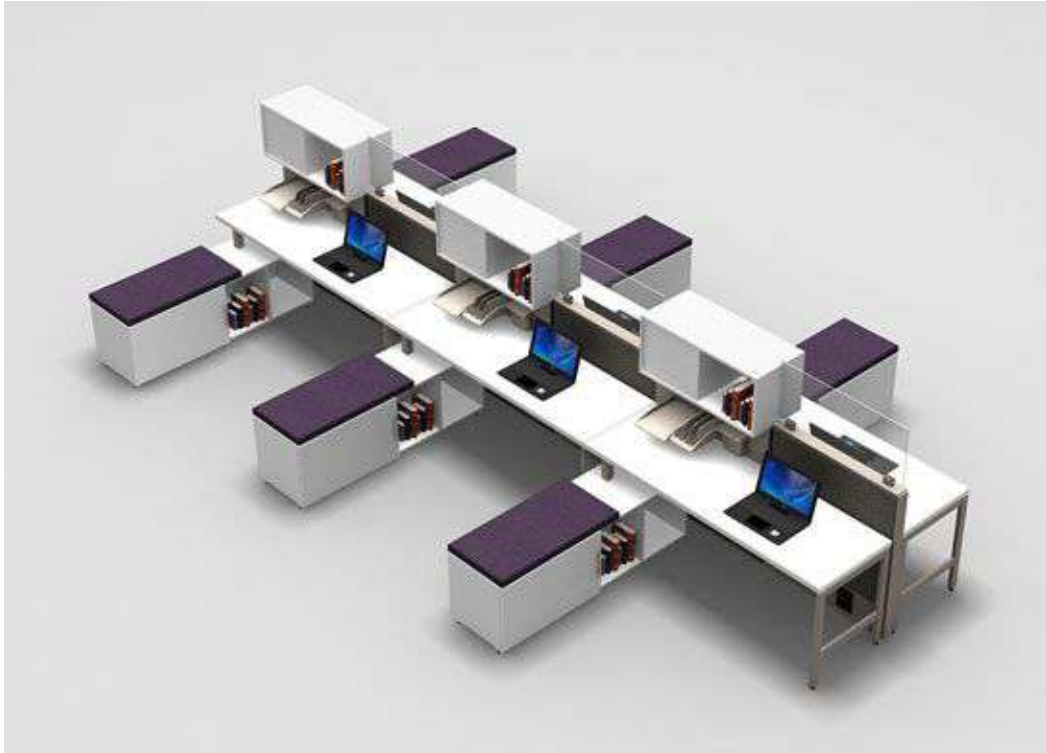

WONDER EXPORTS

DUBAI INDIA
WWW.WONDEREXPORTS.COM

WONDER EXPORTS