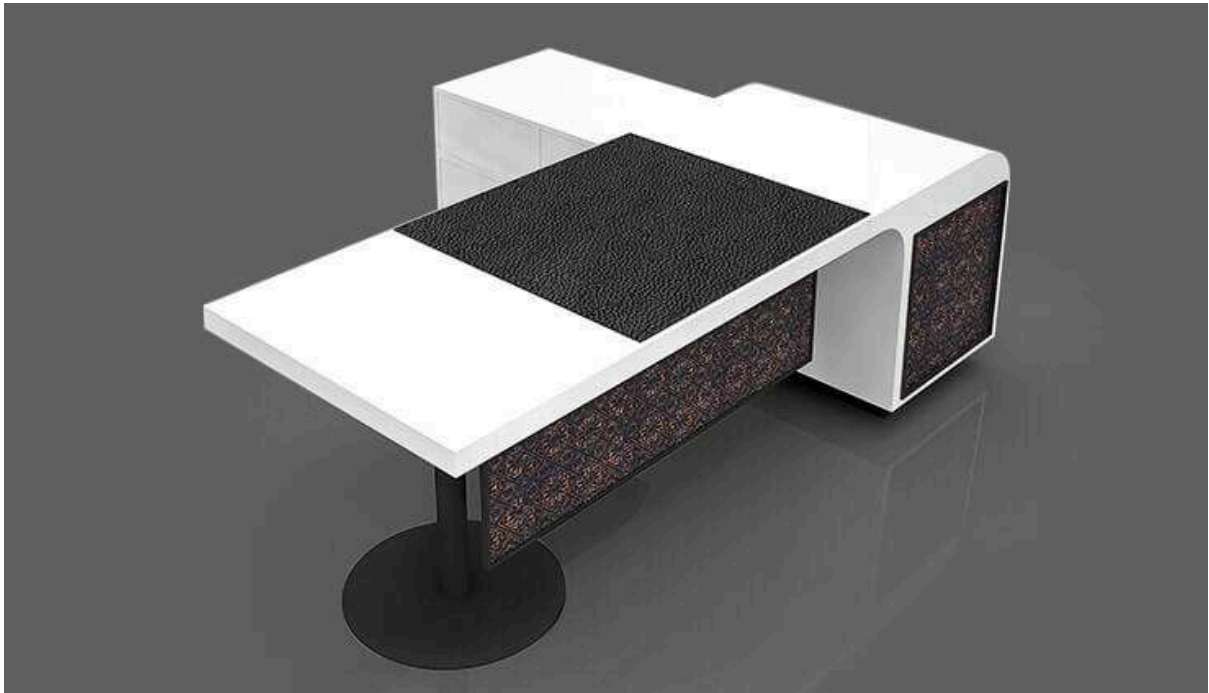

WONDER EXPORTS

DUBAI: LEVEL 41, EMIRATES TOWERS, SHEIKH ZAYED ROAD, P.O. BOX- 31303
INDIA : 246, ADJOINING STATE BANK OF INDIA, NEAR BHARAT NAGAR CHOWK, OPP. ESI
HOSPITAL, BUS STAND ROAD, FURNITURE MARKET, LUDHIANA-141001
M: 95010-00080, 99150-00080 , 0161-4624080. E: INFO@WONDEREXPORTS.COM