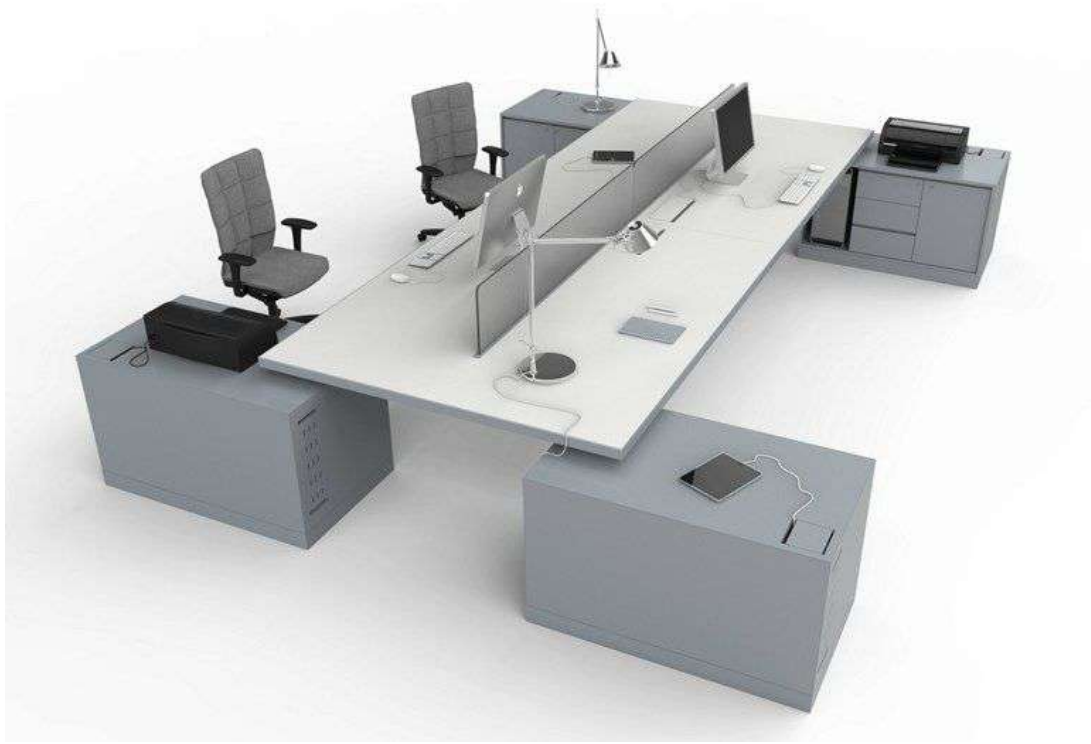

WONDER EXPORTS

DUBAI INDIA

WWW.WONDEREXPORTS.COM

WONDER EXPORTS