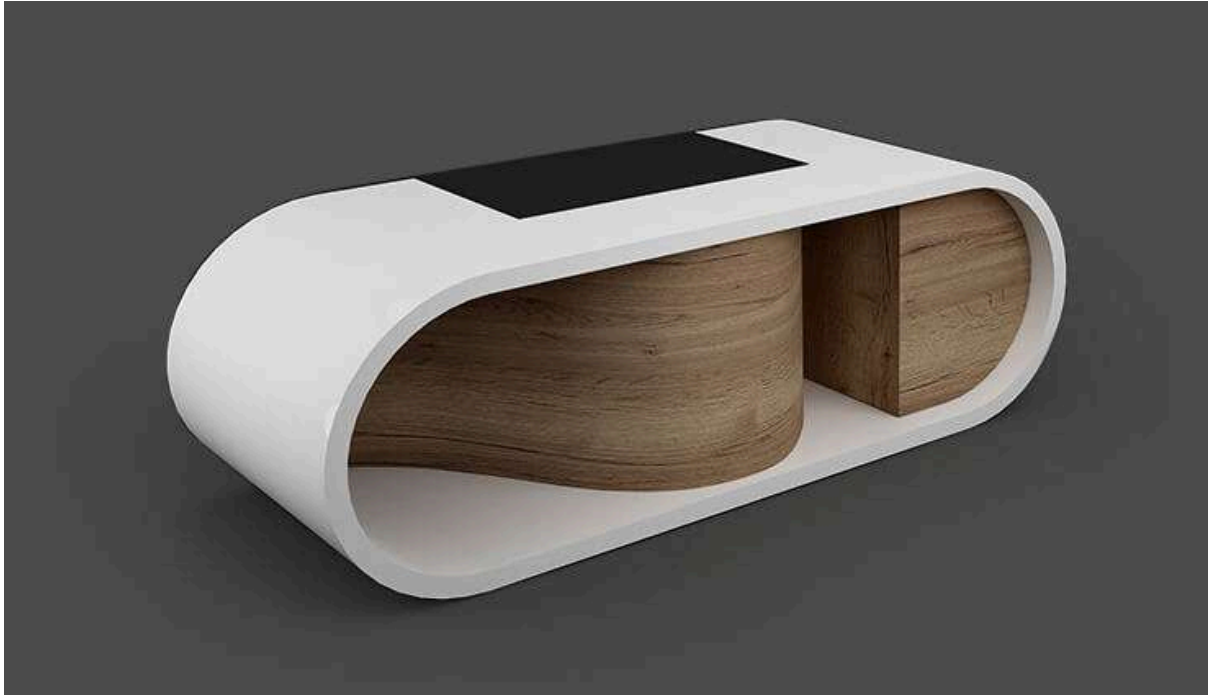

WONDER EXPORTS
DUBAI INDIA
WWW.WONDEREXPORTS.COM