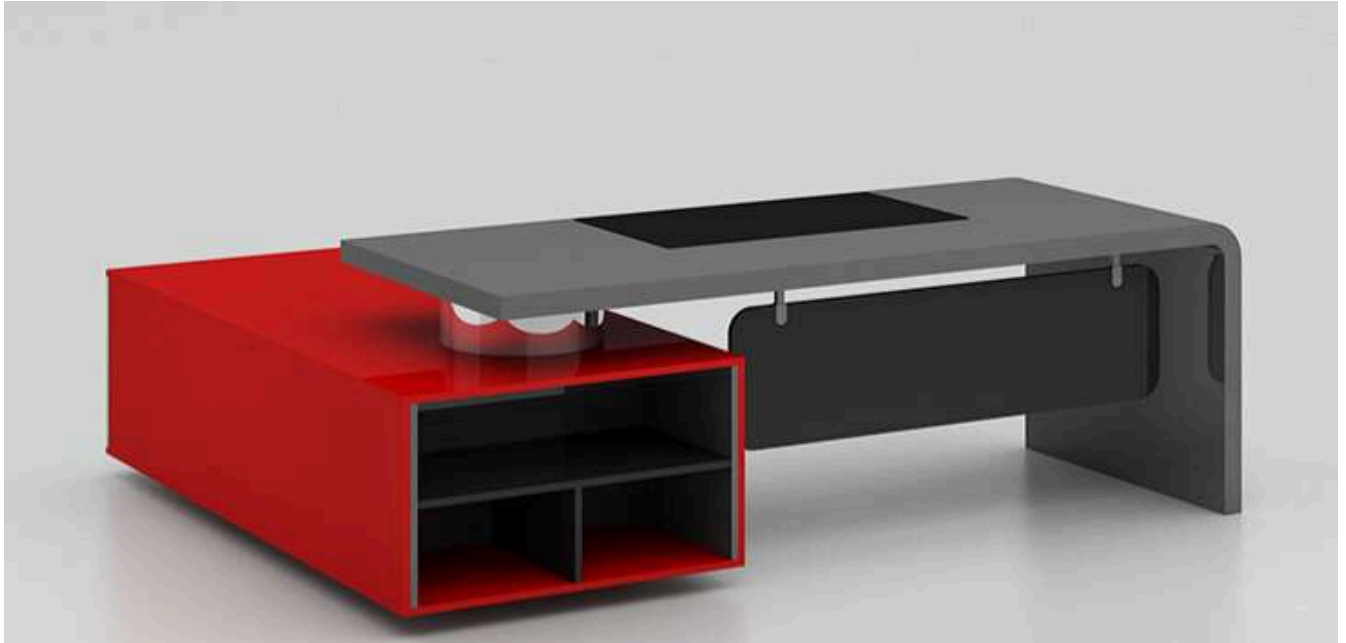

WONDER EXPORTS

DUBAI INDIA
WWW.WONDEREXPORTS.COM